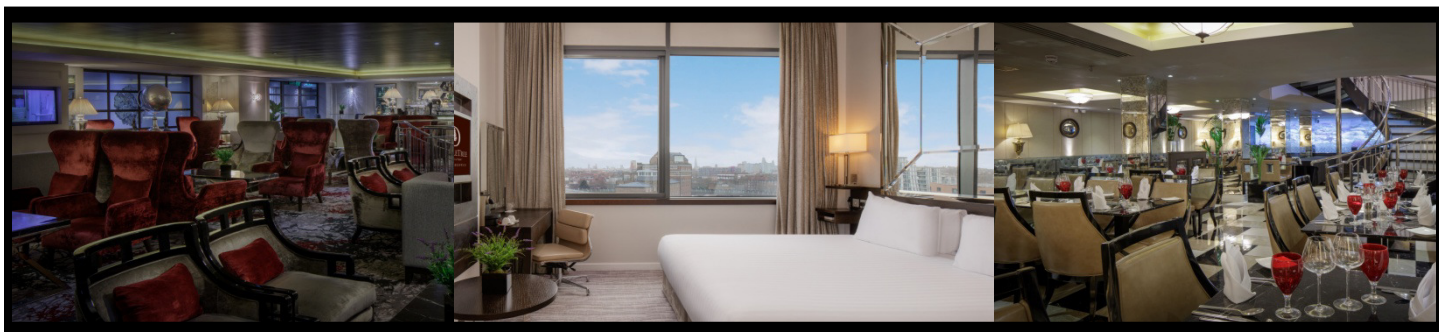

*in conjunction with*

Tudor Barn Royal Greenwich have partnered with the award winning The DoubleTree by Hilton London Greenwich hotel to offer our wedding couples and their guests the best rates for their overnight stays in the area.

## **10% off Best Available Website Rates\***

*The DoubleTree by Hilton London Greenwich is located within the Royal Borough of Greenwich and comprises a 147 room boutique Hotel - an inspiring backdrop to stay, eat and drink. Only 20 minutes from central London, the hotel is easily accessible by DLR, underground, rail, bus or riverboat. The O2, Cutty Sark, National Maritime Museum, and Royal Observatory & Planetarium are all on the doorstep - an ideal base for exploring the capital and extending your wedding stay.*